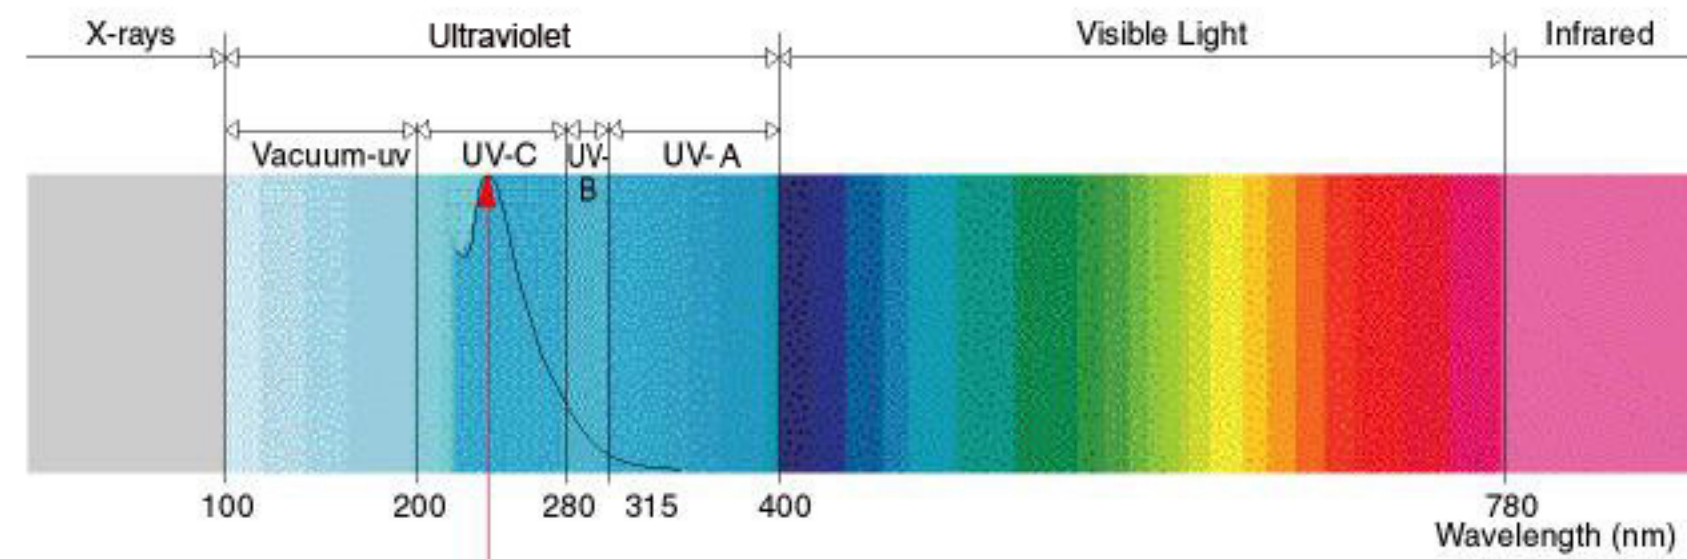

Matala[®]
" Makes water alive "

SPECTRUM UVC

the Silver Bullet

ADVANTAGES:

- High quality lamp and quartz sleeve maintains high output of 254nm.
- Quick and simple installation.
- Long service life requires little maintenance.
- Visual LED display indicates when unit needs service.
- Polished stainless steel reactor chamber, high UV reflection.
- No chemicals added, environmentally safe.
- Helps to control pathogenic microorganisms.

WORKING PRINCIPLE:

- Effective curve for micro-organism inactivation
- UVC output 254 nm for maximum disinfection of algae, bacteria, viruses etc.

STRUCTURE:

Matala[®]
" Makes water alive "

* SPECIFICATIONS: