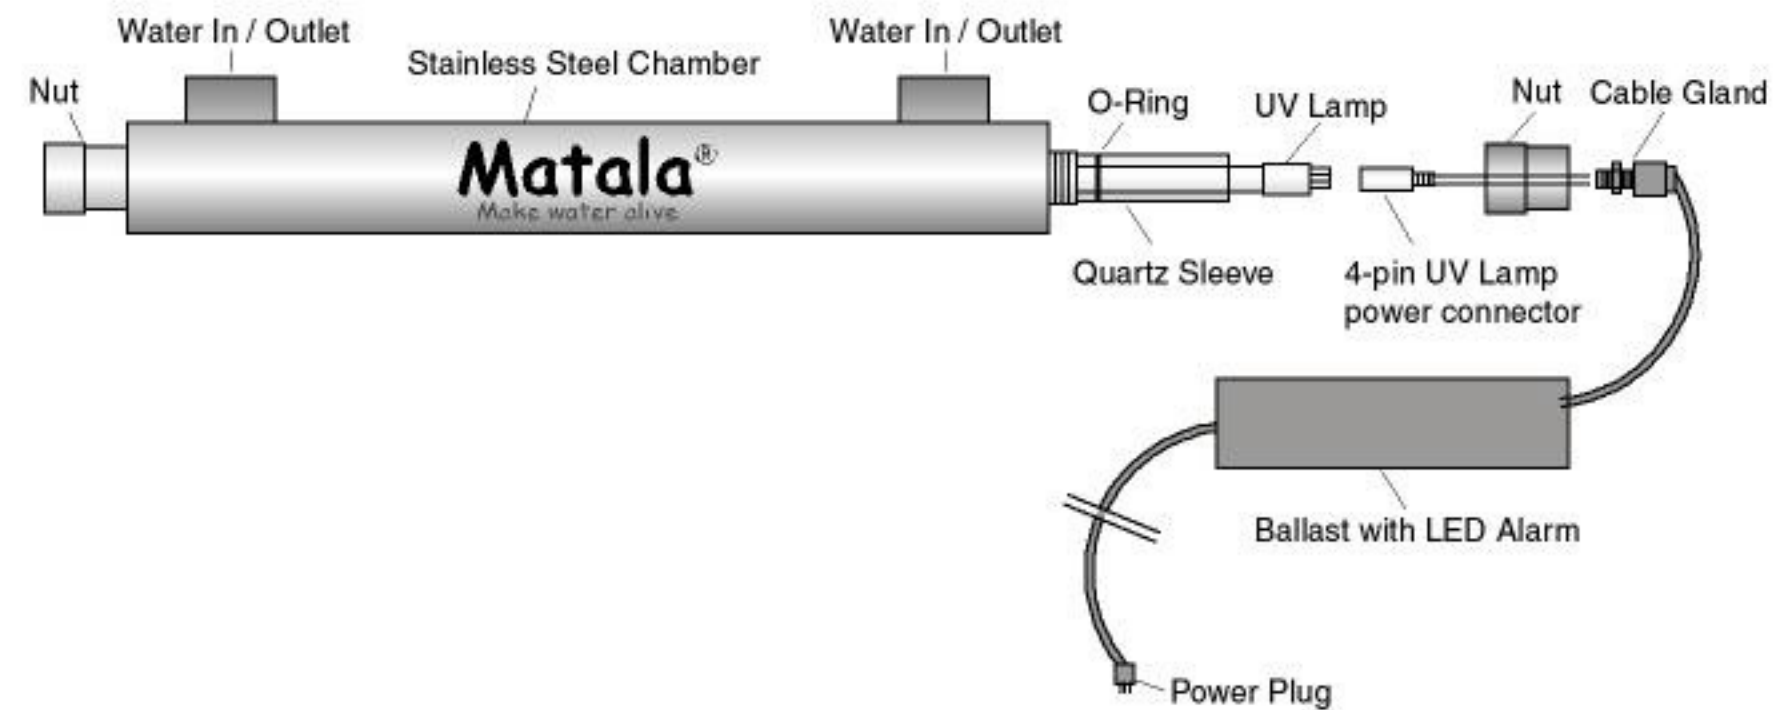

Matala[®]
" Makes water alive "

SPECTRUM UVC

the Silver Bullet

ADVANTAGES:

- High quality lamp and quartz sleeve maintains high output of 254nm.
- Quick and simple installation.
- Long service life requires little maintenance.
- Visual LED display indicates when unit needs service.
- Polished stainless steel reactor chamber, high UV reflection.
- No chemicals added, environmentally safe.
- Helps to control pathogenic microorganisms.

WORKING PRINCIPLE:

- Effective curve for micro-organism inactivation
- UVC output 254 nm for maximum disinfection of algae, bacteria, viruses etc.

STRUCTURE:

Matala[®]
" Makes water alive "

* SPECIFICATIONS: